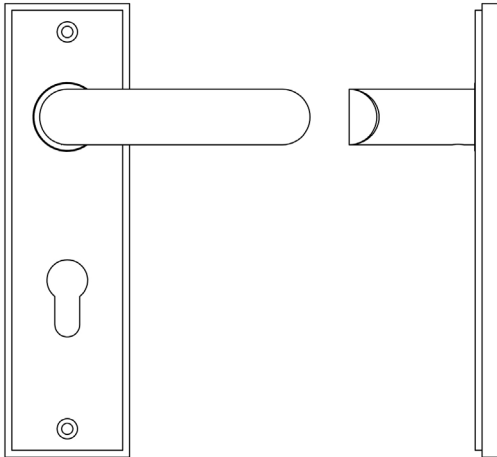

### CODE

**BUR25KIT12**

### DESCRIPTION

**Lever On Plate**

### PRODUCT SPECIFICATION

- 38mm centres
- Sprung
- Din euro lock plate
- Grade 4 corrosion
- Matt lacquered solid brass
- Back to back fixing recommended
- Suitable for doors 35-55mm