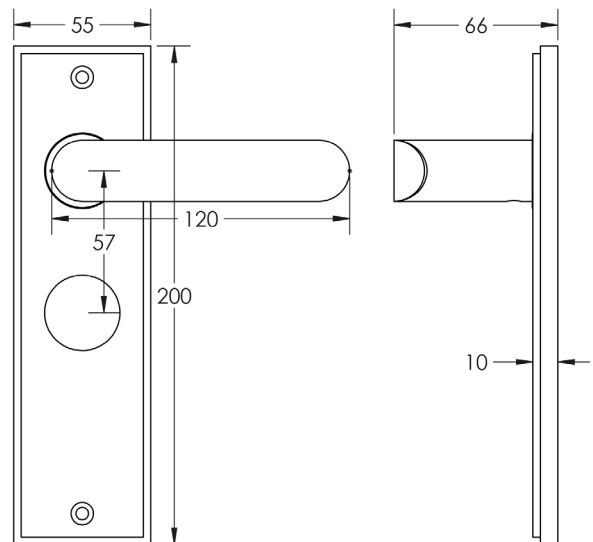

CODE

BUR25KIT10

DESCRIPTION

Lever On Plate

STANDARDS

PRODUCT SPECIFICATION

- 38mm centres
- Sprung
- Bathroom plate
- Grade 4 corrosion
- Matt lacquered solid brass
- Back to back fixing recommended
- Suitable for doors 35-55mm

TECHNICAL DRAWING

FINISHES

- Antique Brass