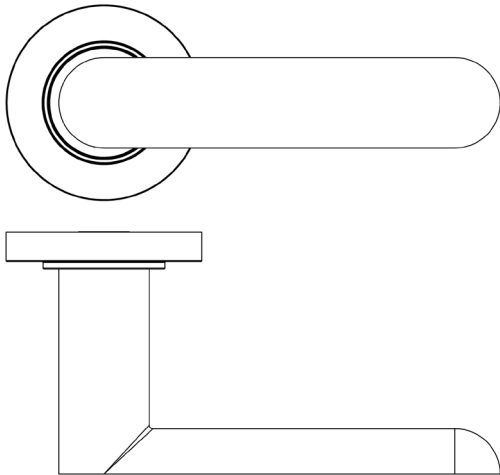

CODE

BUR25KIT1

DESCRIPTION

Lever On Rose

STANDARDS

PRODUCT SPECIFICATION

- 38mm centres
- Sprung
- Plain rose
- Grade 4 corrosion
- Matt lacquered solid brass
- Back to back fixing recommended
- Suitable for doors 35-55mm

TECHNICAL DRAWING

FINISHES

- Antique Brass