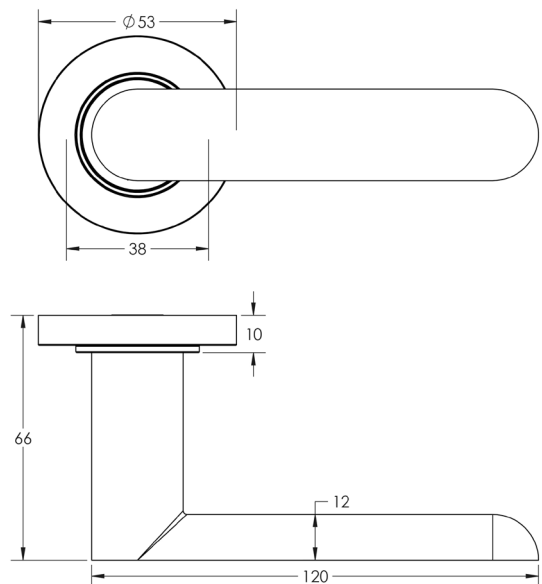

CODE

BUR25KIT1

DESCRIPTION

Lever On Rose

STANDARDS

PRODUCT SPECIFICATION

- 38mm centres
- Sprung
- Plain rose
- Grade 4 corrosion
- Matt lacquered solid brass
- Back to back fixing recommended
- Suitable for doors 35-55mm

TECHNICAL DRAWING

FINISHES

- Antique Brass