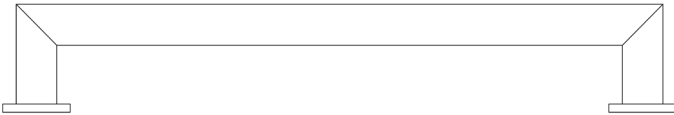

CODE

BUR212

DESCRIPTION

Trafalgar Cabinet Handle

STANDARDS

PRODUCT SPECIFICATION

- Matt lacquered solid brass
- Optional roses included
- M4 fixing

TECHNICAL DRAWING