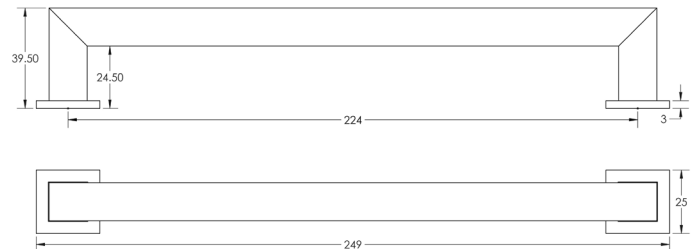

CODE

BUR212

DESCRIPTION

Trafalgar Cabinet Handle

STANDARDS

PRODUCT SPECIFICATION

- Matt lacquered solid brass
- Optional roses included
- M4 fixing

TECHNICAL DRAWING