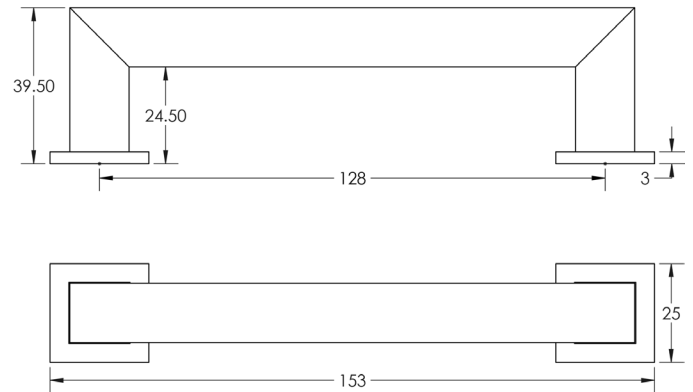

CODE

BUR211

DESCRIPTION

Trafalgar Cabinet Handle

STANDARDS

PRODUCT SPECIFICATION

- Matt lacquered solid brass
- Optional roses included
- M4 fixing

TECHNICAL DRAWING