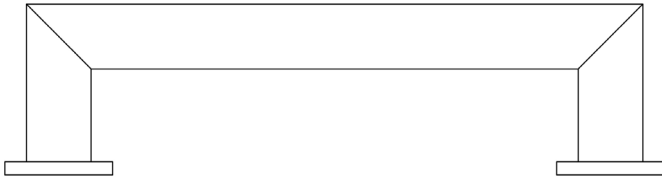

CODE

BUR211

DESCRIPTION

Trafalgar Cabinet Handle

STANDARDS

PRODUCT SPECIFICATION

- Matt lacquered solid brass
- Optional roses included
- M4 fixing

TECHNICAL DRAWING