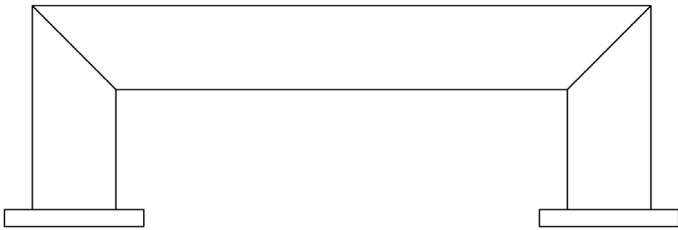

CODE

BUR210

DESCRIPTION

Trafalgar Cabinet Handle

STANDARDS

PRODUCT SPECIFICATION

- Matt lacquered solid brass
- Optional roses included
- M4 fixing

TECHNICAL DRAWING