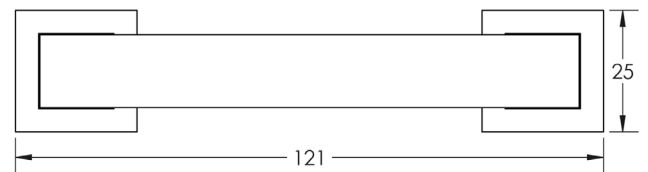

CODE

BUR210

DESCRIPTION

Trafalgar Cabinet Handle

STANDARDS

PRODUCT SPECIFICATION

- Matt lacquered solid brass
- Optional roses included
- M4 fixing

TECHNICAL DRAWING