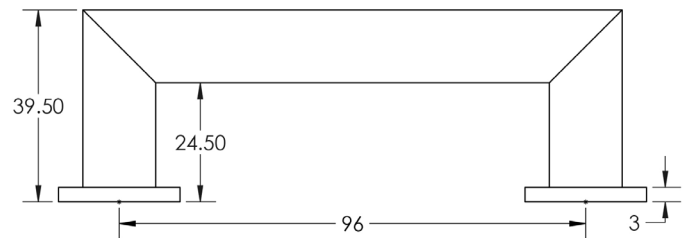

CODE

BUR210

DESCRIPTION

Trafalgar Cabinet Handle

STANDARDS

PRODUCT SPECIFICATION

- Matt lacquered solid brass
- Optional roses included
- M4 fixing

TECHNICAL DRAWING