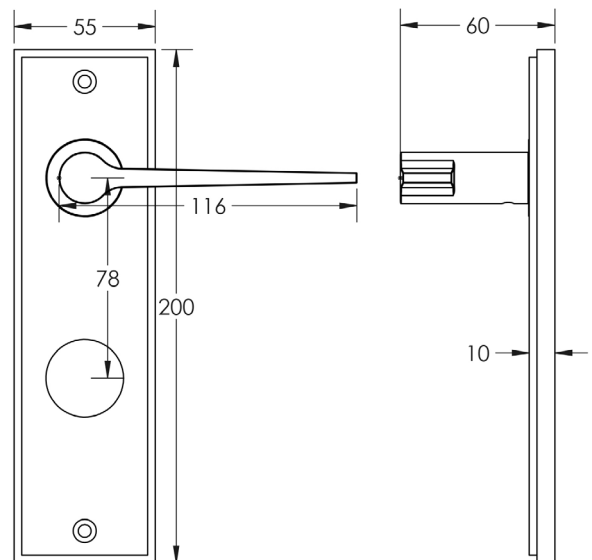

TECHNICAL DRAWING