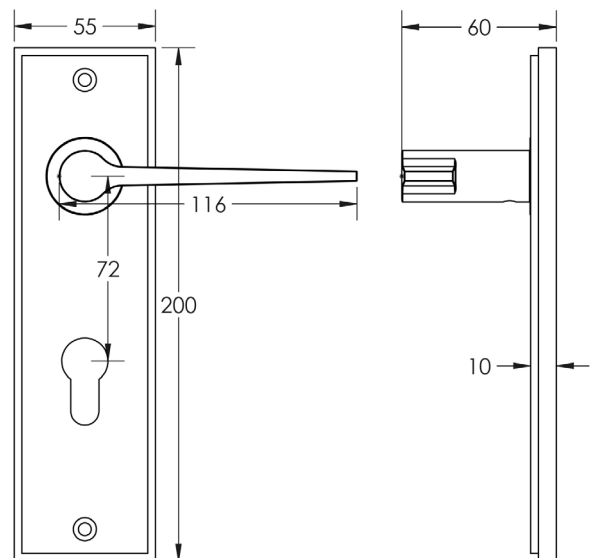

TECHNICAL DRAWING