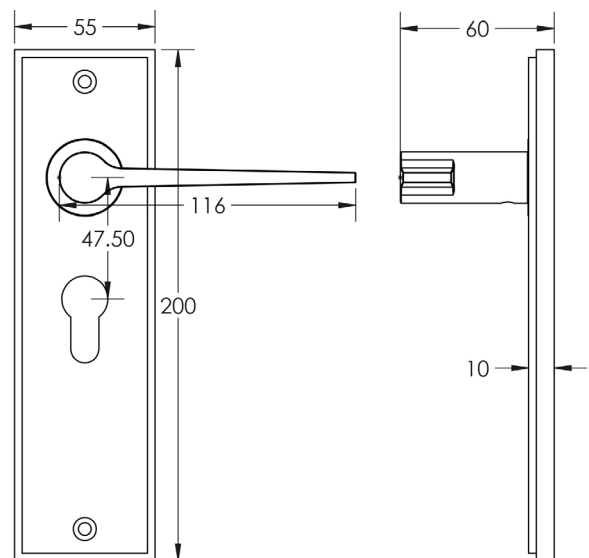

TECHNICAL DRAWING