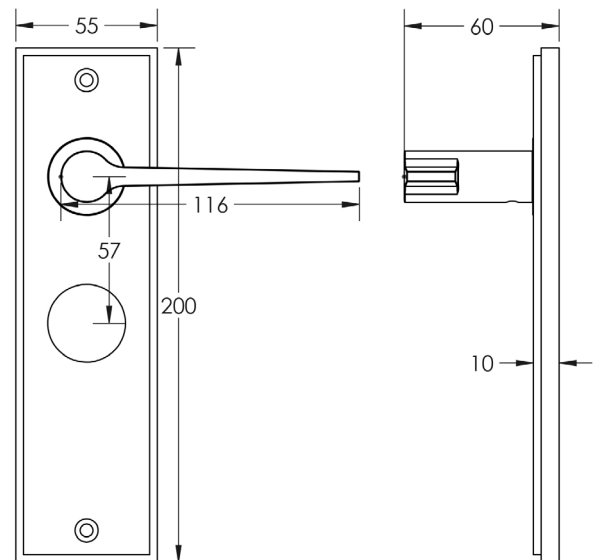

TECHNICAL DRAWING