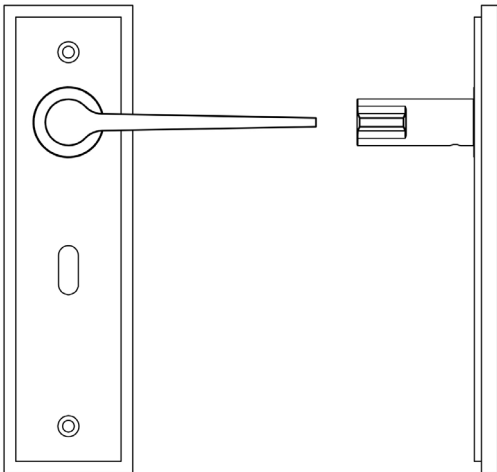

### CODE

**BUR20KIT87**

### DESCRIPTION

**Lever On Plate**

### PRODUCT SPECIFICATION

- 38mm centres
- Sprung
- Lock plate
- Grade 4 corrosion
- Matt lacquered solid brass
- Back to back fixing recommended
- Suitable for doors 35-55mm