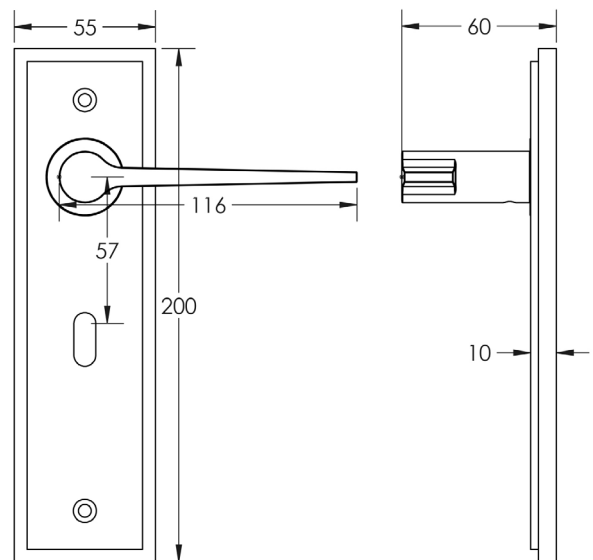

TECHNICAL DRAWING