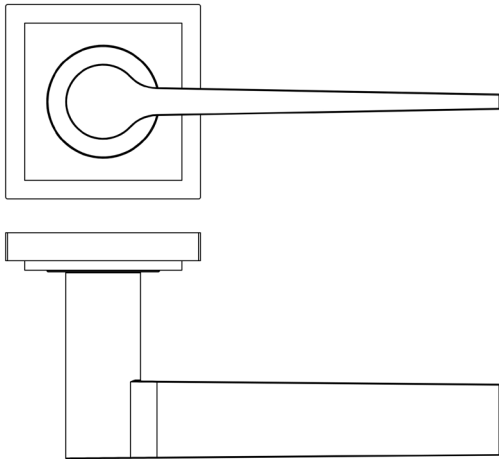

CODE

BUR20KIT85

DESCRIPTION

Lever On Rose

STANDARDS

PRODUCT SPECIFICATION

- 38mm centres
- Sprung
- Square stepped rose
- Grade 4 corrosion
- Matt lacquered solid brass
- Back to back fixing recommended
- Suitable for doors 35-55mm