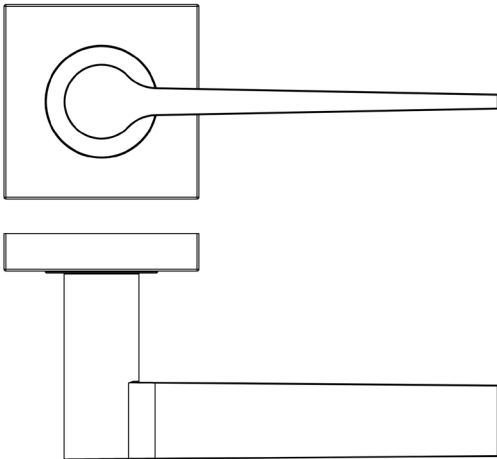

CODE

BUR20KIT84

DESCRIPTION

Lever On Rose

STANDARDS

PRODUCT SPECIFICATION

- 38mm centres
- Sprung
- Square plain rose
- Grade 4 corrosion
- Matt lacquered solid brass
- Back to back fixing recommended
- Suitable for doors 35-55mm