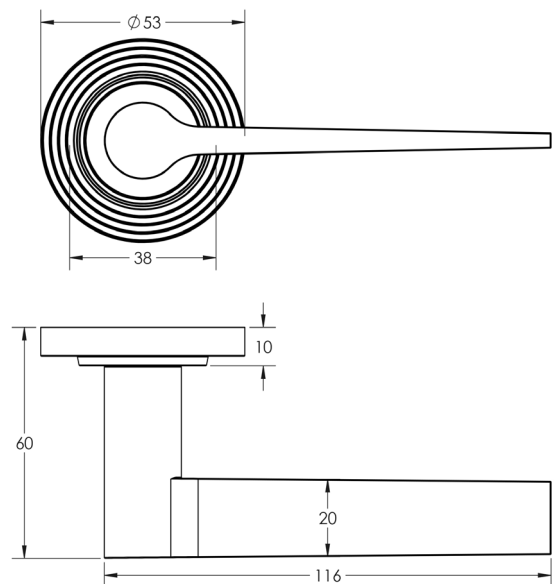

TECHNICAL DRAWING