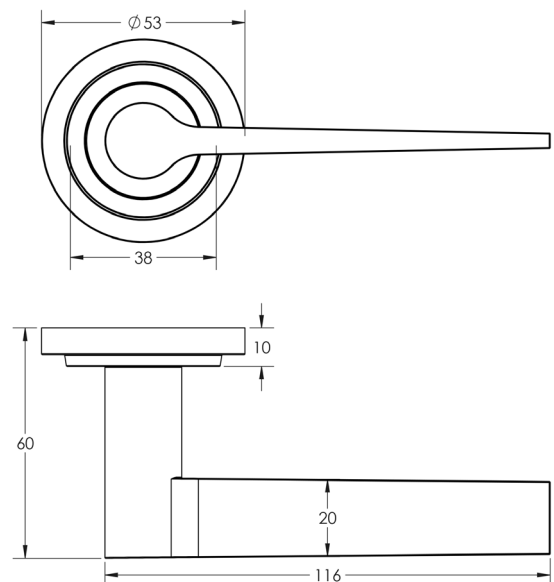

TECHNICAL DRAWING