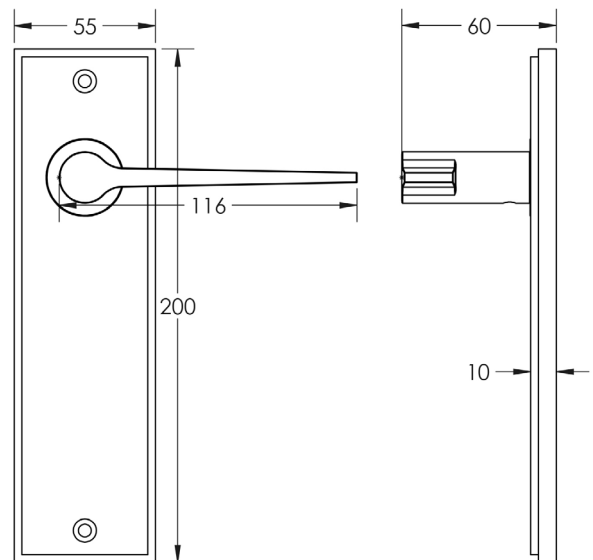

CODE

BUR20KIT8

DESCRIPTION

Lever On Plate

STANDARDS

PRODUCT SPECIFICATION

- 38mm centres
- Sprung
- Latch plate
- Grade 4 corrosion
- Matt lacquered solid brass
- Back to back fixing recommended
- Suitable for doors 35-55mm

TECHNICAL DRAWING

FINISHES

- Antique Brass