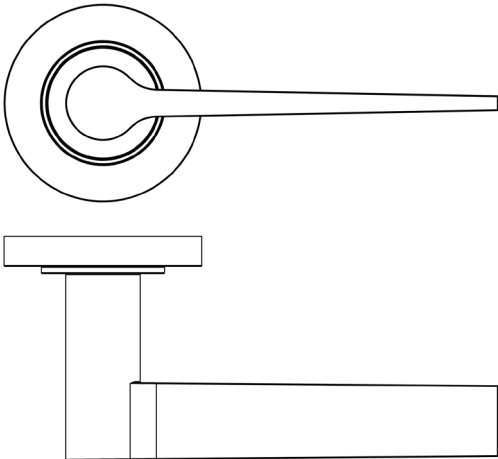

CODE

BUR20KIT79

DESCRIPTION

Lever On Rose

STANDARDS

PRODUCT SPECIFICATION

- 38mm centres
- Sprung
- Plain rose
- Grade 4 corrosion
- Matt lacquered solid brass
- Back to back fixing recommended
- Suitable for doors 35-55mm