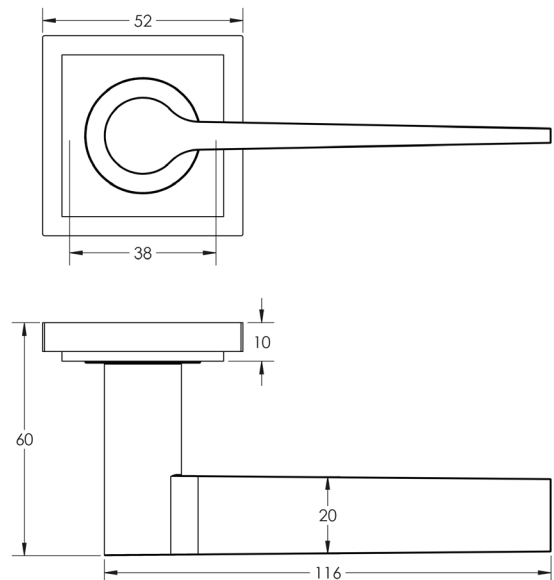

CODE

BUR20KIT7

DESCRIPTION

Lever On Rose

STANDARDS

PRODUCT SPECIFICATION

- 38mm centres
- Sprung
- Square stepped rose
- Grade 4 corrosion
- Matt lacquered solid brass
- Back to back fixing recommended
- Suitable for doors 35-55mm

TECHNICAL DRAWING

FINISHES

- Antique Brass