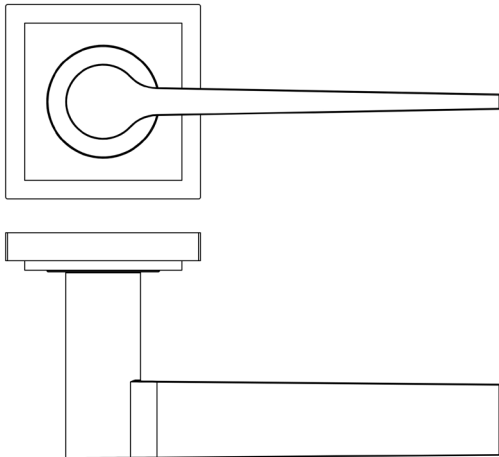

CODE

BUR20KIT7

DESCRIPTION

Lever On Rose

STANDARDS

PRODUCT SPECIFICATION

- 38mm centres
- Sprung
- Square stepped rose
- Grade 4 corrosion
- Matt lacquered solid brass
- Back to back fixing recommended
- Suitable for doors 35-55mm

TECHNICAL DRAWING

FINISHES

- Antique Brass