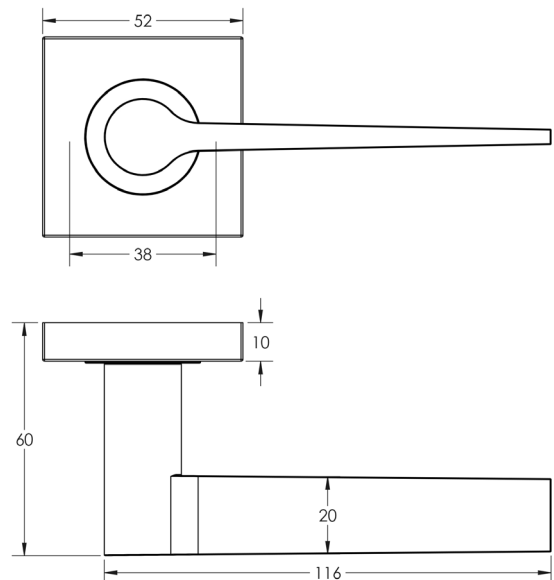

TECHNICAL DRAWING