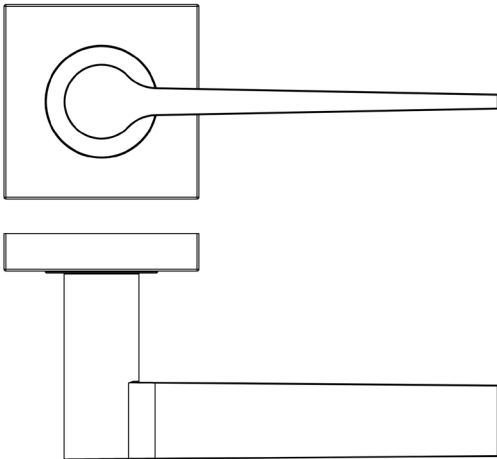

### DESCRIPTION

**Lever On Rose**

### PRODUCT SPECIFICATION

- 38mm centres
- Sprung
- Square plain rose
- Grade 4 corrosion
- Matt lacquered solid brass
- Back to back fixing recommended
- Suitable for doors 35-55mm