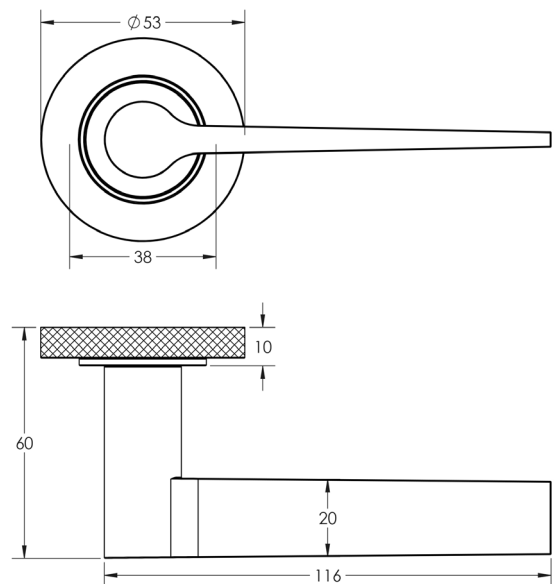

CODE

BUR20KIT5

DESCRIPTION

Lever On Rose

STANDARDS

PRODUCT SPECIFICATION

- 38mm centres
- Sprung
- Knurled rose
- Grade 4 corrosion
- Matt lacquered solid brass
- Back to back fixing recommended
- Suitable for doors 35-55mm

TECHNICAL DRAWING

FINISHES

- Antique Brass