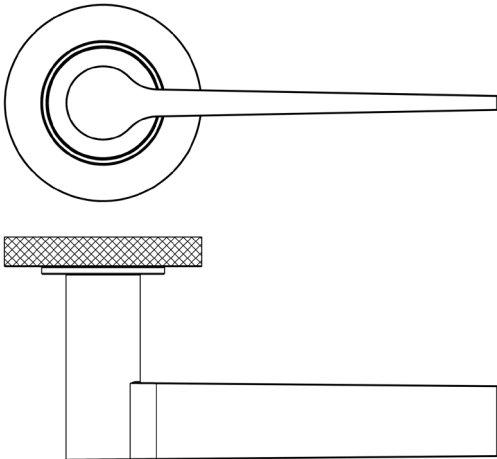

CODE

BUR20KIT5

DESCRIPTION

Lever On Rose

STANDARDS

PRODUCT SPECIFICATION

- 38mm centres
- Sprung
- Knurled rose
- Grade 4 corrosion
- Matt lacquered solid brass
- Back to back fixing recommended
- Suitable for doors 35-55mm

TECHNICAL DRAWING

FINISHES

- Antique Brass