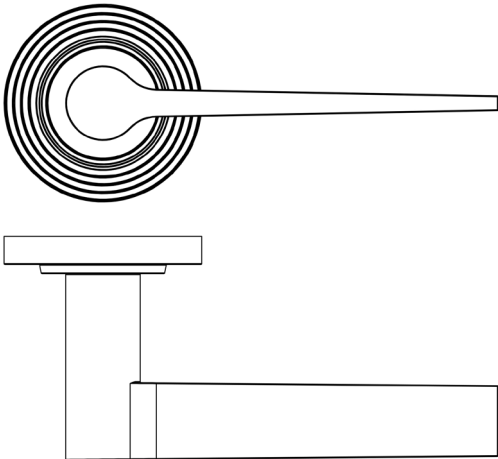

CODE

**BUR20KIT4**

DESCRIPTION

**Lever On Rose**

STANDARDS

### PRODUCT SPECIFICATION

- 38mm centres
- Sprung
- Reeded rose
- Grade 4 corrosion
- Matt lacquered solid brass
- Back to back fixing recommended
- Suitable for doors 35-55mm