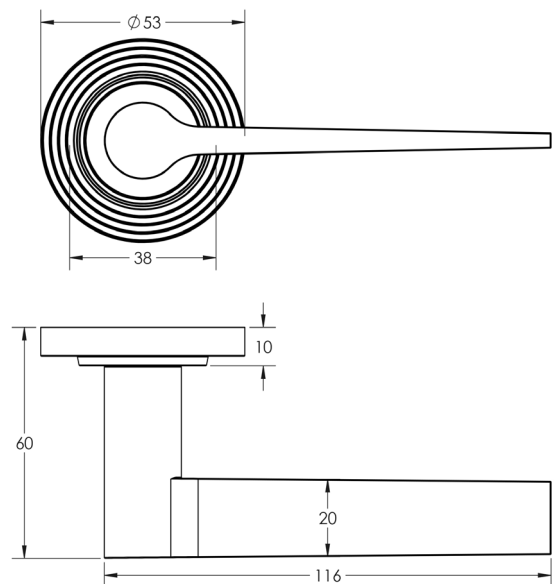

CODE

**BUR20KIT4**

DESCRIPTION

**Lever On Rose**

STANDARDS

### PRODUCT SPECIFICATION

- 38mm centres
- Sprung
- Reeded rose
- Grade 4 corrosion
- Matt lacquered solid brass
- Back to back fixing recommended
- Suitable for doors 35-55mm

### TECHNICAL DRAWING