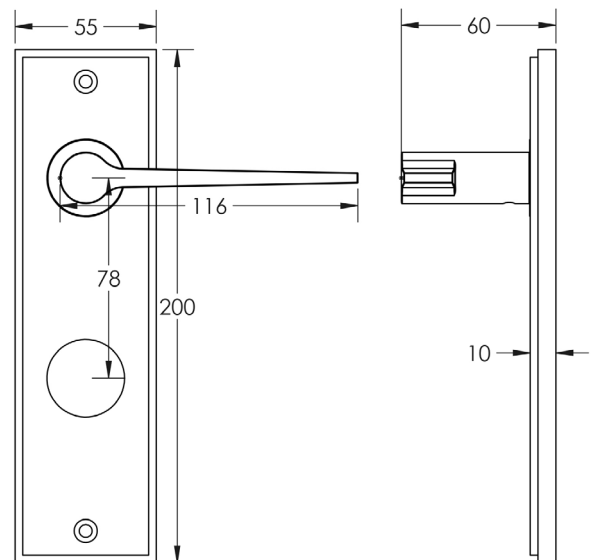

TECHNICAL DRAWING