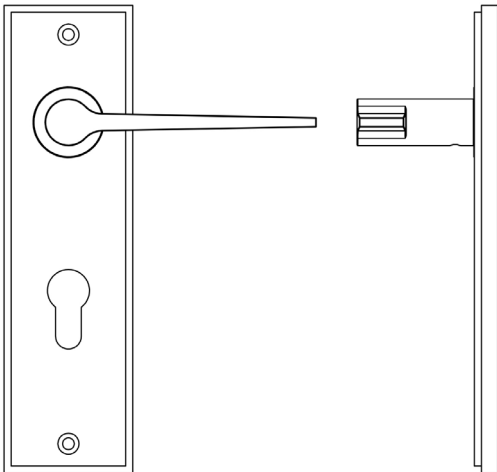

CODE

BUR20KIT324

DESCRIPTION

Lever On Plate

STANDARDS

PRODUCT SPECIFICATION

- 38mm centres
- Sprung
- Din euro lock plate
- Grade 4 corrosion
- Matt lacquered solid brass
- Back to back fixing recommended
- Suitable for doors 35-55mm

TECHNICAL DRAWING

FINISHES

- Satin Nickel