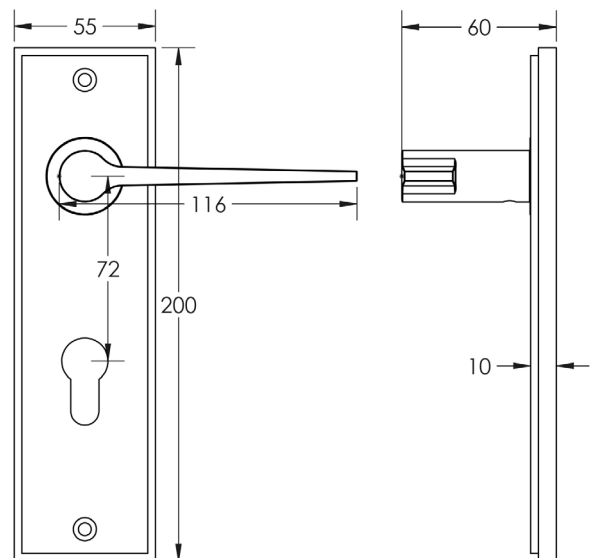

CODE

BUR20KIT324

DESCRIPTION

Lever On Plate

STANDARDS

PRODUCT SPECIFICATION

- 38mm centres
- Sprung
- Din euro lock plate
- Grade 4 corrosion
- Matt lacquered solid brass
- Back to back fixing recommended
- Suitable for doors 35-55mm

TECHNICAL DRAWING

FINISHES

- Satin Nickel