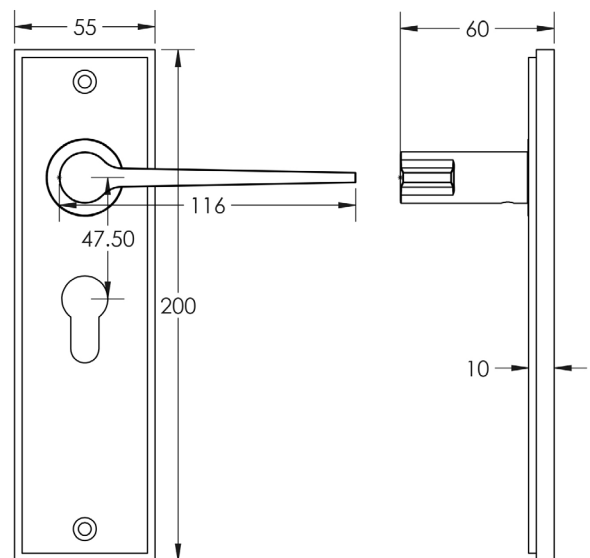

TECHNICAL DRAWING