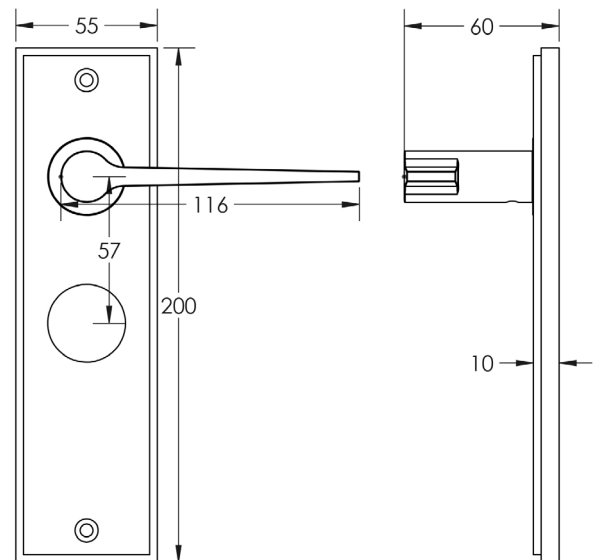

CODE

BUR20KIT322

DESCRIPTION

Lever On Plate

STANDARDS

PRODUCT SPECIFICATION

- 38mm centres
- Sprung
- Bathroom plate
- Grade 4 corrosion
- Matt lacquered solid brass
- Back to back fixing recommended
- Suitable for doors 35-55mm

TECHNICAL DRAWING

FINISHES

- Satin Nickel