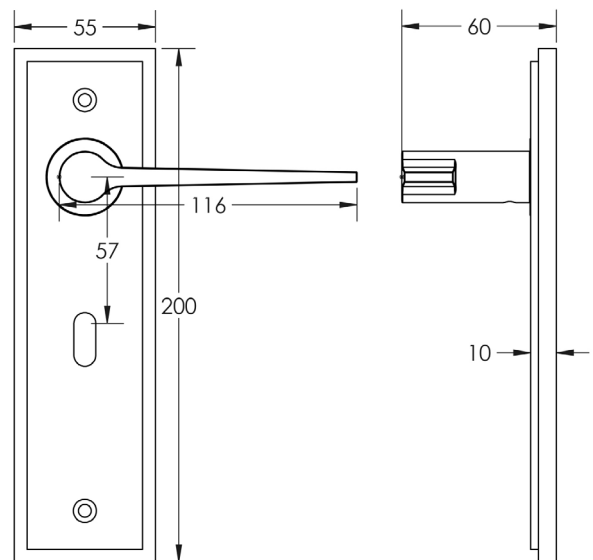

CODE

BUR20KIT321

DESCRIPTION

Lever On Plate

STANDARDS

PRODUCT SPECIFICATION

- 38mm centres
- Sprung
- Lock plate
- Grade 4 corrosion
- Matt lacquered solid brass
- Back to back fixing recommended
- Suitable for doors 35-55mm

TECHNICAL DRAWING

FINISHES

- Satin Nickel