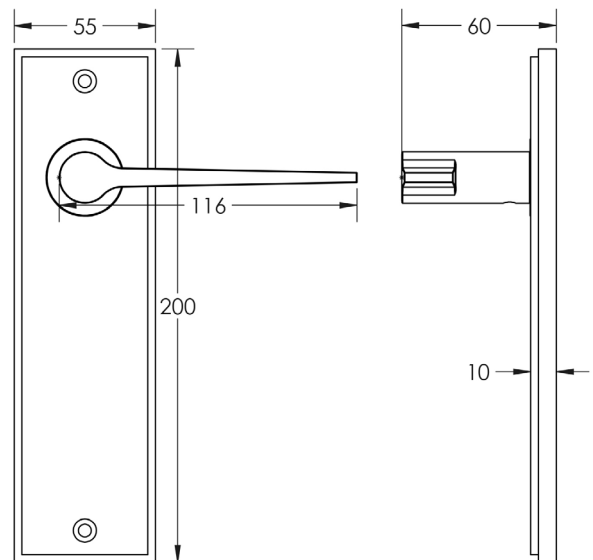

CODE

BUR20KIT320

DESCRIPTION

Lever On Plate

STANDARDS

PRODUCT SPECIFICATION

- 38mm centres
- Sprung
- Latch plate
- Grade 4 corrosion
- Matt lacquered solid brass
- Back to back fixing recommended
- Suitable for doors 35-55mm

TECHNICAL DRAWING

FINISHES

- Satin Nickel