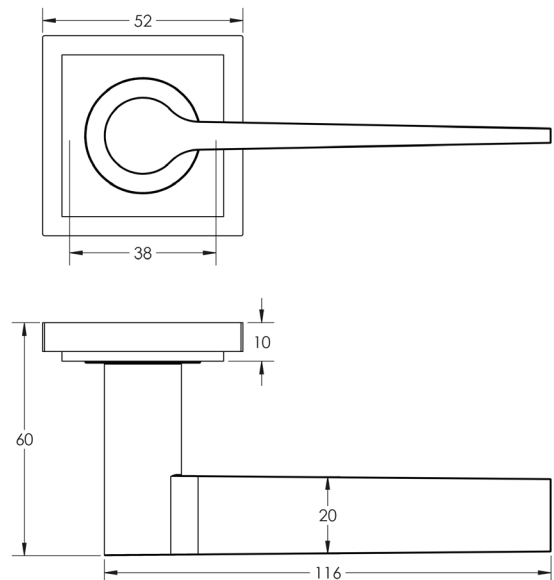

TECHNICAL DRAWING