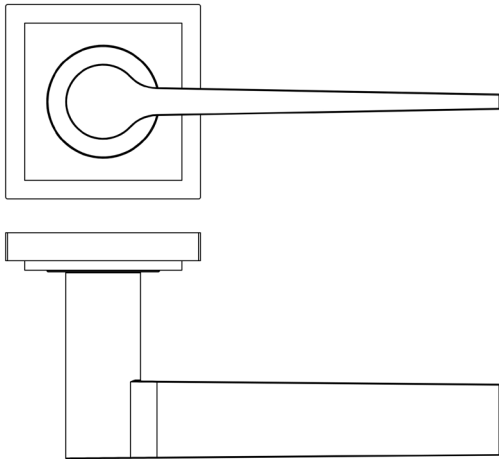

### DESCRIPTION

**Lever On Rose**

### PRODUCT SPECIFICATION

- 38mm centres
- Sprung
- Square stepped rose
- Grade 4 corrosion
- Matt lacquered solid brass
- Back to back fixing recommended
- Suitable for doors 35-55mm