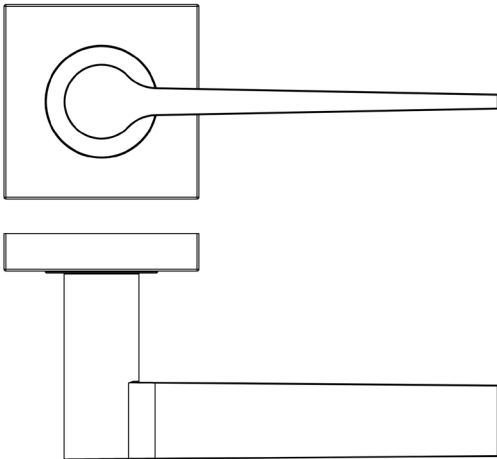

CODE

BUR20KIT318

DESCRIPTION

Lever On Rose

STANDARDS

PRODUCT SPECIFICATION

- 38mm centres
- Sprung
- Square plain rose
- Grade 4 corrosion
- Matt lacquered solid brass
- Back to back fixing recommended
- Suitable for doors 35-55mm

TECHNICAL DRAWING

FINISHES

- Satin Nickel