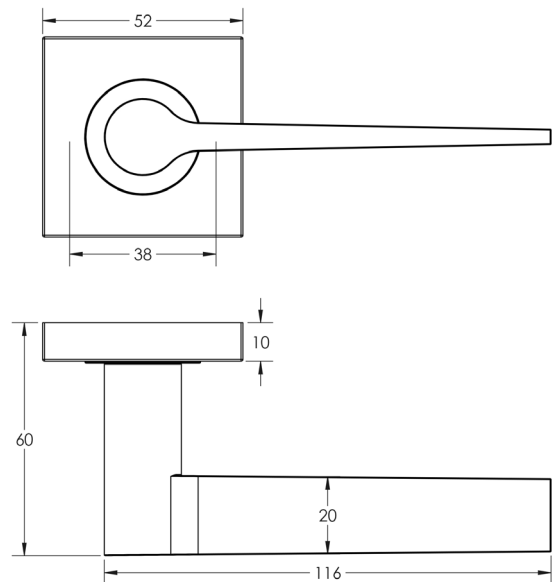

CODE

BUR20KIT318

DESCRIPTION

Lever On Rose

STANDARDS

PRODUCT SPECIFICATION

- 38mm centres
- Sprung
- Square plain rose
- Grade 4 corrosion
- Matt lacquered solid brass
- Back to back fixing recommended
- Suitable for doors 35-55mm

TECHNICAL DRAWING

FINISHES

- Satin Nickel