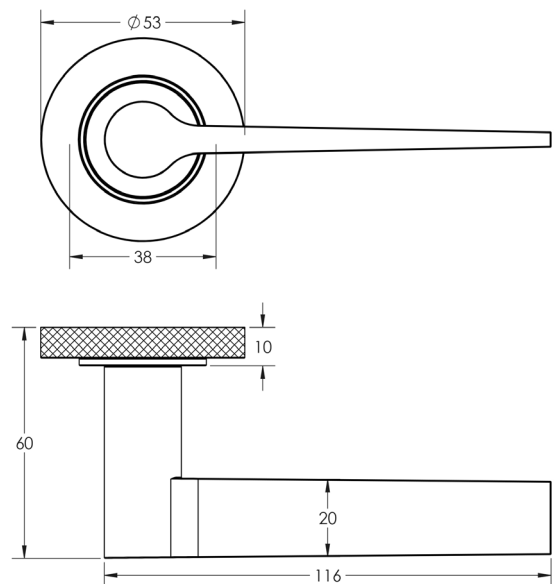

CODE

BUR20KIT317

DESCRIPTION

Lever On Rose

STANDARDS

PRODUCT SPECIFICATION

- 38mm centres
- Sprung
- Knurled rose
- Grade 4 corrosion
- Matt lacquered solid brass
- Back to back fixing recommended
- Suitable for doors 35-55mm

TECHNICAL DRAWING

FINISHES

- Satin Nickel