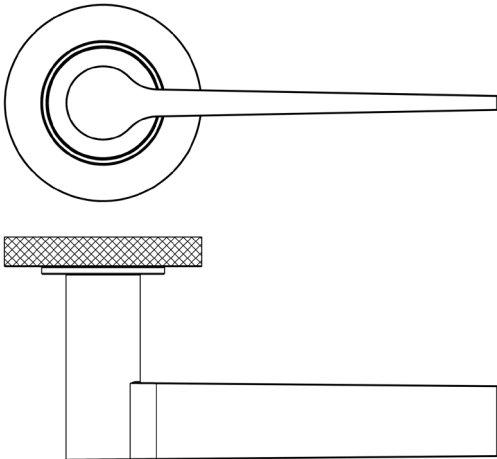

CODE

BUR20KIT317

DESCRIPTION

Lever On Rose

STANDARDS

PRODUCT SPECIFICATION

- 38mm centres
- Sprung
- Knurled rose
- Grade 4 corrosion
- Matt lacquered solid brass
- Back to back fixing recommended
- Suitable for doors 35-55mm

TECHNICAL DRAWING

FINISHES

- Satin Nickel