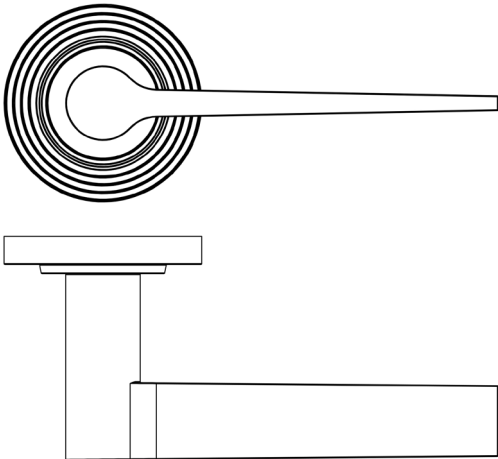

CODE

BUR20KIT316

DESCRIPTION

Lever On Rose

STANDARDS

PRODUCT SPECIFICATION

- 38mm centres
- Sprung
- Reeded rose
- Grade 4 corrosion
- Matt lacquered solid brass
- Back to back fixing recommended
- Suitable for doors 35-55mm

TECHNICAL DRAWING

FINISHES

- Satin Nickel