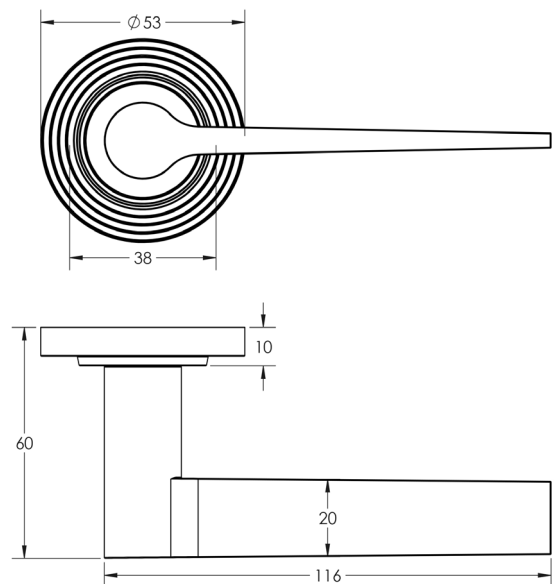

CODE

BUR20KIT316

DESCRIPTION

Lever On Rose

STANDARDS

PRODUCT SPECIFICATION

- 38mm centres
- Sprung
- Reeded rose
- Grade 4 corrosion
- Matt lacquered solid brass
- Back to back fixing recommended
- Suitable for doors 35-55mm

TECHNICAL DRAWING

FINISHES

- Satin Nickel