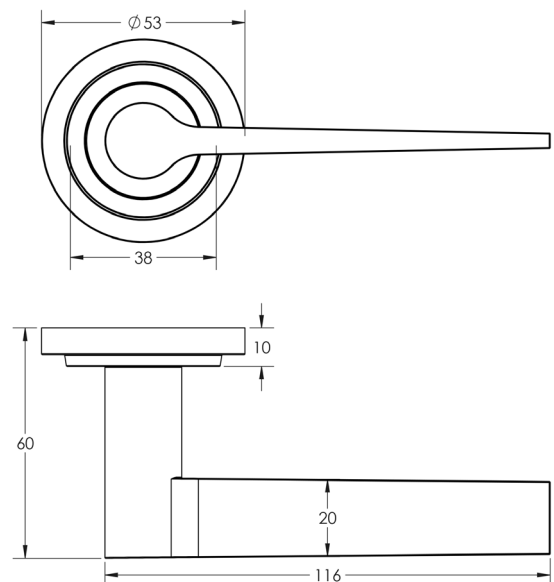

CODE

BUR20KIT315

DESCRIPTION

Lever On Rose

STANDARDS

PRODUCT SPECIFICATION

- 38mm centres
- Sprung
- Stepped rose
- Grade 4 corrosion
- Matt lacquered solid brass
- Back to back fixing recommended
- Suitable for doors 35-55mm

TECHNICAL DRAWING

FINISHES

- Satin Nickel