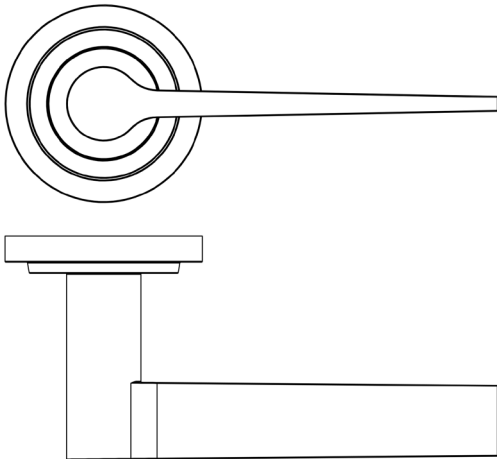

CODE

BUR20KIT315

DESCRIPTION

Lever On Rose

STANDARDS

PRODUCT SPECIFICATION

- 38mm centres
- Sprung
- Stepped rose
- Grade 4 corrosion
- Matt lacquered solid brass
- Back to back fixing recommended
- Suitable for doors 35-55mm

TECHNICAL DRAWING

FINISHES

- Satin Nickel