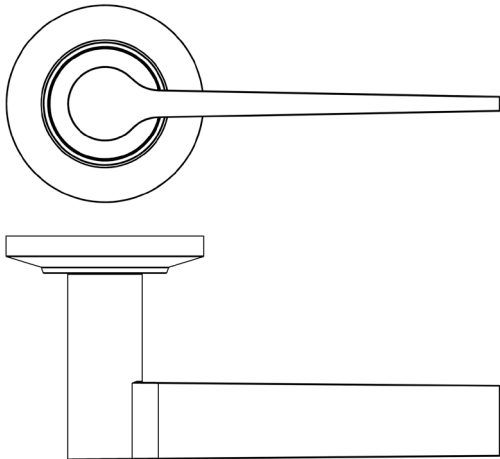

CODE

**BUR20KIT314**

DESCRIPTION

**Lever On Rose**

STANDARDS

PRODUCT SPECIFICATION

- 38mm centres
- Sprung
- Chamfered rose
- Grade 4 corrosion
- Matt lacquered solid brass
- Back to back fixing recommended
- Suitable for doors 35-55mm

TECHNICAL DRAWING

FINISHES

- Satin Nickel