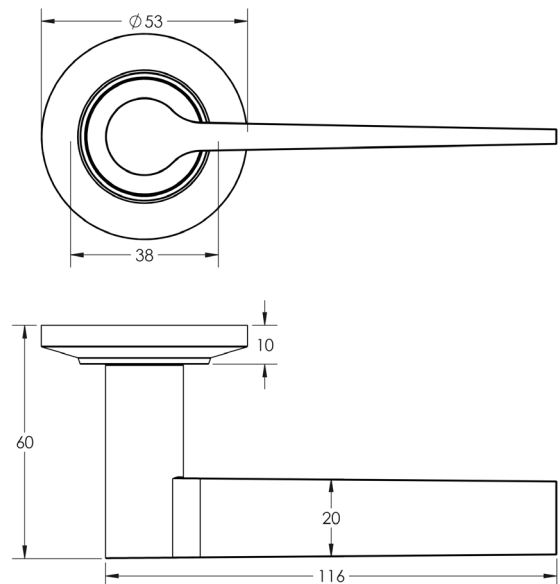

CODE

**BUR20KIT314**

DESCRIPTION

**Lever On Rose**

STANDARDS

PRODUCT SPECIFICATION

- 38mm centres
- Sprung
- Chamfered rose
- Grade 4 corrosion
- Matt lacquered solid brass
- Back to back fixing recommended
- Suitable for doors 35-55mm

TECHNICAL DRAWING

FINISHES

- Satin Nickel