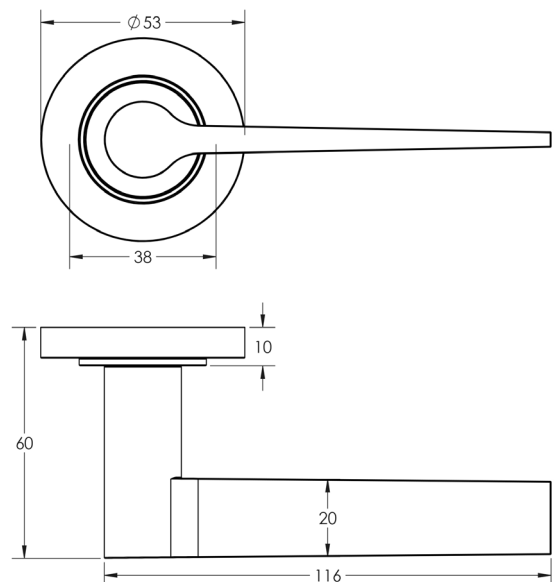

TECHNICAL DRAWING