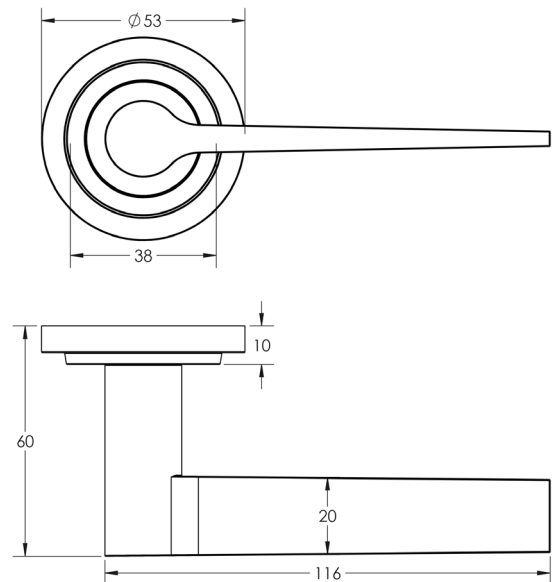

TECHNICAL DRAWING