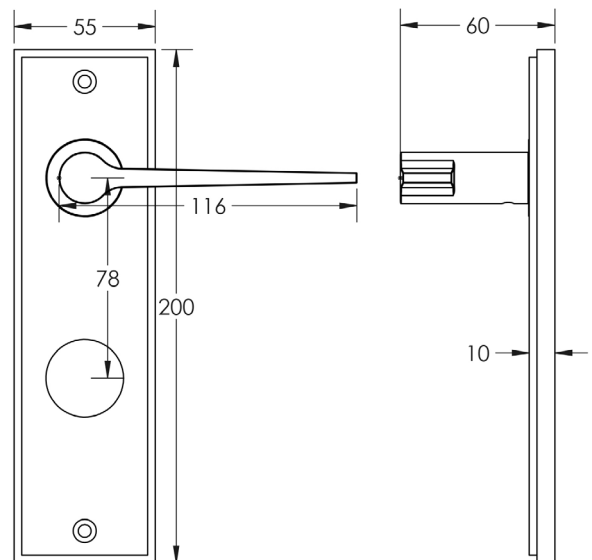

CODE

BUR20KIT247

DESCRIPTION

Lever On Plate

STANDARDS

PRODUCT SPECIFICATION

- 38mm centres
- Sprung
- Din bathroom plate
- Grade 4 corrosion
- Matt lacquered solid brass
- Back to back fixing recommended
- Suitable for doors 35-55mm

TECHNICAL DRAWING

FINISHES

- Satin Brass