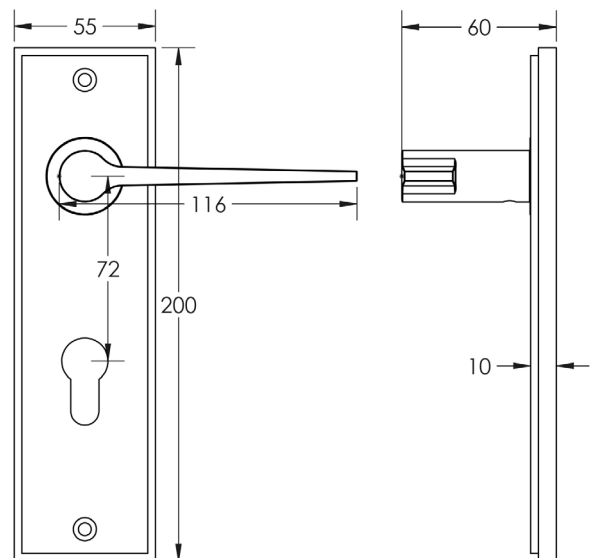

CODE

BUR20KIT246

DESCRIPTION

Lever On Plate

STANDARDS

PRODUCT SPECIFICATION

- 38mm centres
- Sprung
- Din euro lock plate
- Grade 4 corrosion
- Matt lacquered solid brass
- Back to back fixing recommended
- Suitable for doors 35-55mm

TECHNICAL DRAWING

FINISHES

- Satin Brass