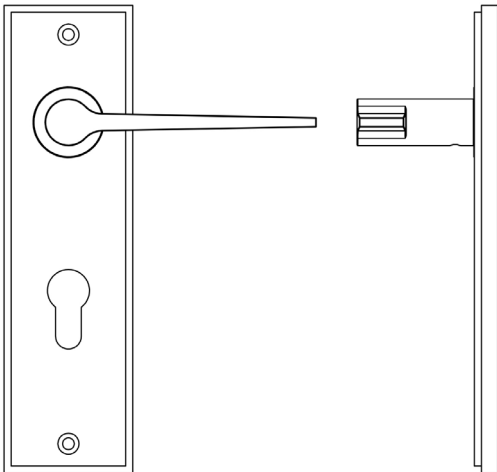

CODE

BUR20KIT246

DESCRIPTION

Lever On Plate

STANDARDS

PRODUCT SPECIFICATION

- 38mm centres
- Sprung
- Din euro lock plate
- Grade 4 corrosion
- Matt lacquered solid brass
- Back to back fixing recommended
- Suitable for doors 35-55mm

TECHNICAL DRAWING

FINISHES

- Satin Brass