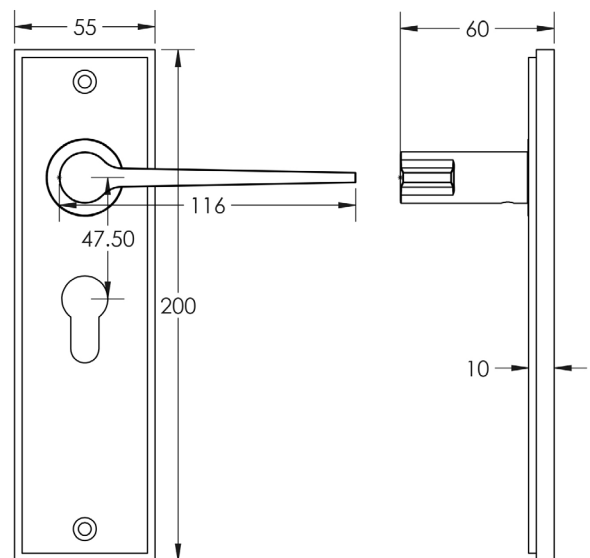

CODE

BUR20KIT245

DESCRIPTION

Lever On Plate

STANDARDS

PRODUCT SPECIFICATION

- 38mm centres
- Sprung
- Euro lock plate
- Grade 4 corrosion
- Matt lacquered solid brass
- Back to back fixing recommended
- Suitable for doors 35-55mm

TECHNICAL DRAWING

FINISHES

- Satin Brass