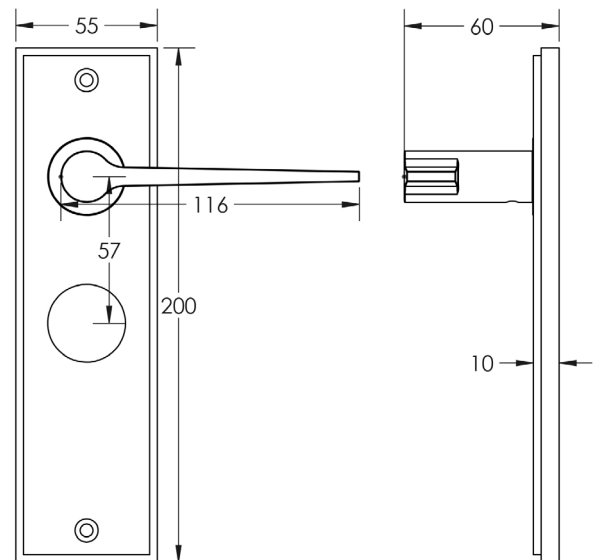

CODE

BUR20KIT244

DESCRIPTION

Lever On Plate

STANDARDS

PRODUCT SPECIFICATION

- 38mm centres
- Sprung
- Bathroom plate
- Grade 4 corrosion
- Matt lacquered solid brass
- Back to back fixing recommended
- Suitable for doors 35-55mm

TECHNICAL DRAWING

FINISHES

- Satin Brass