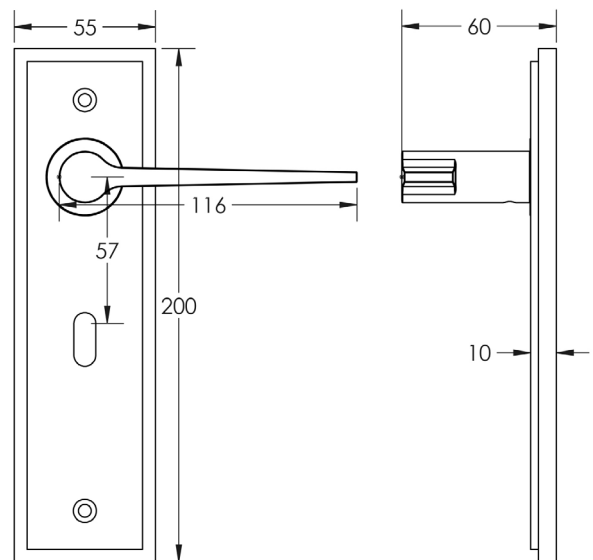

CODE

BUR20KIT243

DESCRIPTION

Lever On Plate

STANDARDS

PRODUCT SPECIFICATION

- 38mm centres
- Sprung
- Lock plate
- Grade 4 corrosion
- Matt lacquered solid brass
- Back to back fixing recommended
- Suitable for doors 35-55mm

TECHNICAL DRAWING

FINISHES

- Satin Brass