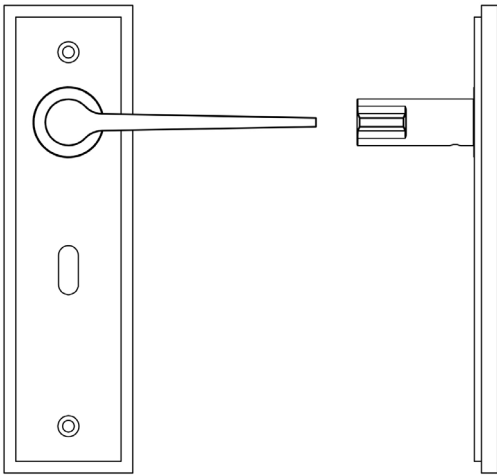

CODE

BUR20KIT243

DESCRIPTION

Lever On Plate

STANDARDS

PRODUCT SPECIFICATION

- 38mm centres
- Sprung
- Lock plate
- Grade 4 corrosion
- Matt lacquered solid brass
- Back to back fixing recommended
- Suitable for doors 35-55mm

TECHNICAL DRAWING

FINISHES

- Satin Brass