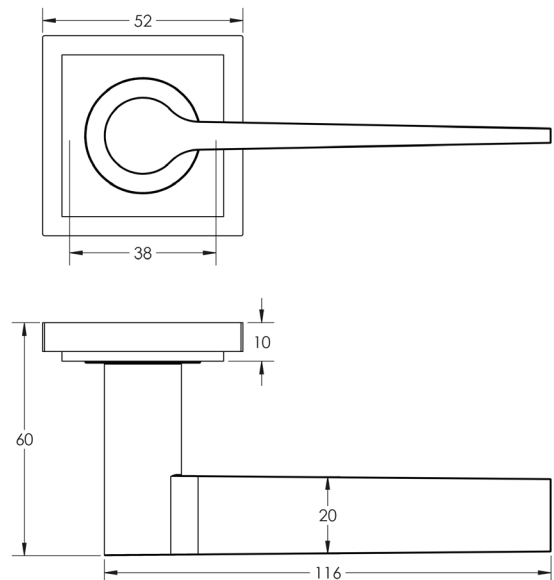

CODE

BUR20KIT241

DESCRIPTION

Lever On Rose

STANDARDS

PRODUCT SPECIFICATION

- 38mm centres
- Sprung
- Square stepped rose
- Grade 4 corrosion
- Matt lacquered solid brass
- Back to back fixing recommended
- Suitable for doors 35-55mm

TECHNICAL DRAWING

FINISHES

- Satin Brass