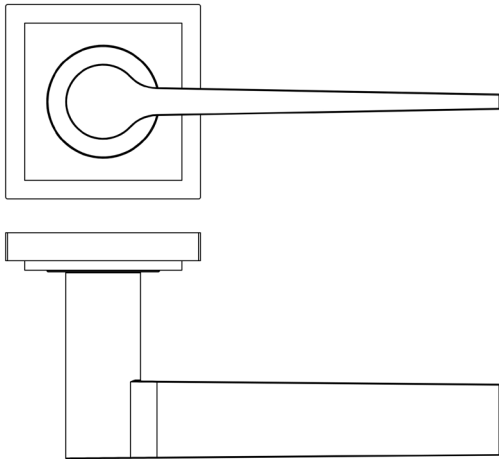

CODE

BUR20KIT241

DESCRIPTION

Lever On Rose

STANDARDS

PRODUCT SPECIFICATION

- 38mm centres
- Sprung
- Square stepped rose
- Grade 4 corrosion
- Matt lacquered solid brass
- Back to back fixing recommended
- Suitable for doors 35-55mm

TECHNICAL DRAWING

FINISHES

- Satin Brass