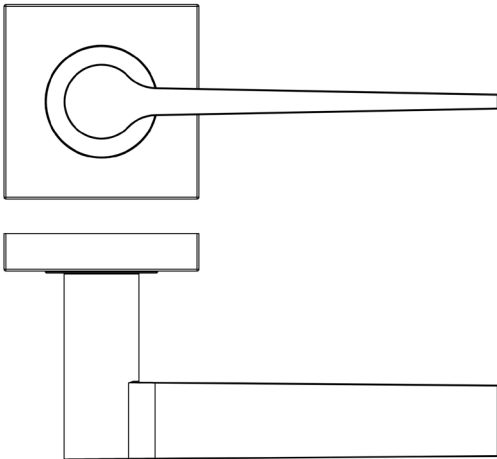

CODE

BUR20KIT240

DESCRIPTION

Lever On Rose

STANDARDS

PRODUCT SPECIFICATION

- 38mm centres
- Sprung
- Square plain rose
- Grade 4 corrosion
- Matt lacquered solid brass
- Back to back fixing recommended
- Suitable for doors 35-55mm

TECHNICAL DRAWING

FINISHES

- Satin Brass