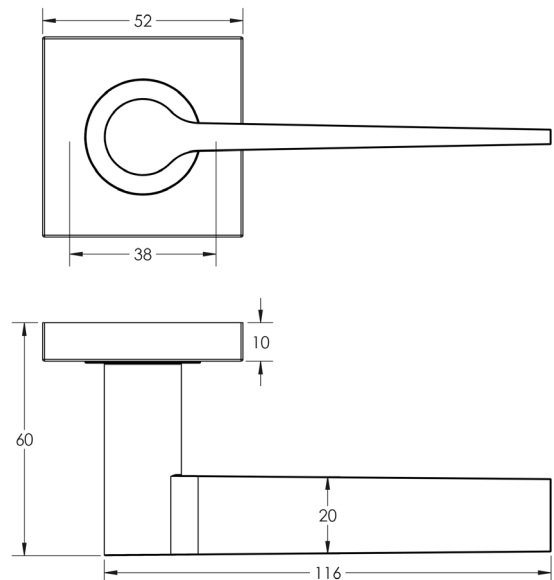

CODE

BUR20KIT240

DESCRIPTION

Lever On Rose

STANDARDS

PRODUCT SPECIFICATION

- 38mm centres
- Sprung
- Square plain rose
- Grade 4 corrosion
- Matt lacquered solid brass
- Back to back fixing recommended
- Suitable for doors 35-55mm

TECHNICAL DRAWING

FINISHES

- Satin Brass