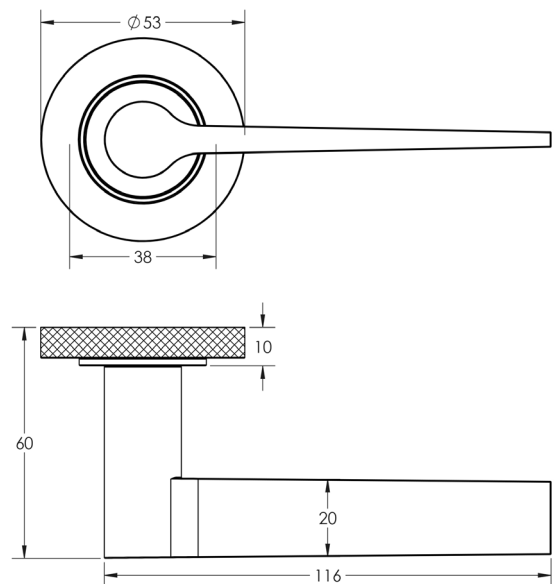

CODE

BUR20KIT239

DESCRIPTION

Lever On Rose

STANDARDS

PRODUCT SPECIFICATION

- 38mm centres
- Sprung
- Knurled rose
- Grade 4 corrosion
- Matt lacquered solid brass
- Back to back fixing recommended
- Suitable for doors 35-55mm

TECHNICAL DRAWING

FINISHES

- Satin Brass