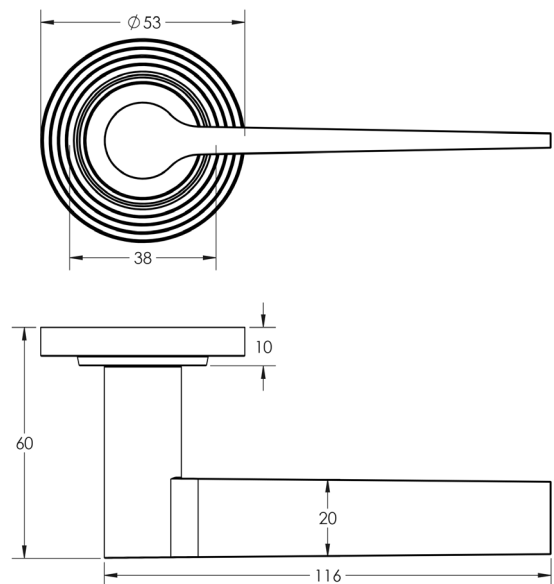

CODE

BUR20KIT238

DESCRIPTION

Lever On Rose

STANDARDS

PRODUCT SPECIFICATION

- 38mm centres
- Sprung
- Reeded rose
- Grade 4 corrosion
- Matt lacquered solid brass
- Back to back fixing recommended
- Suitable for doors 35-55mm

TECHNICAL DRAWING

FINISHES

- Satin Brass