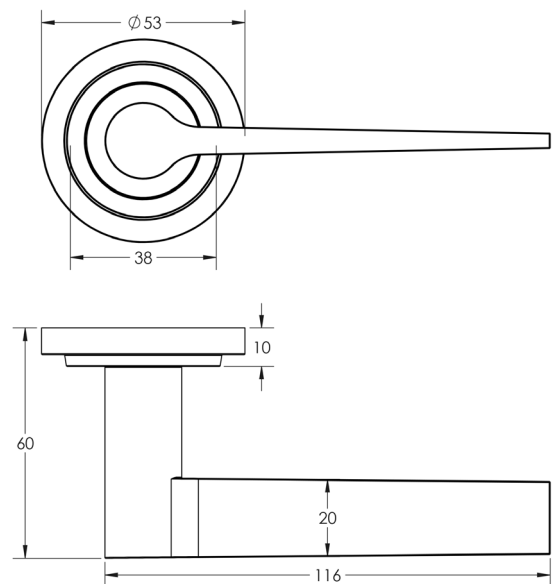

CODE

BUR20KIT237

DESCRIPTION

Lever On Rose

STANDARDS

PRODUCT SPECIFICATION

- 38mm centres
- Sprung
- Stepped rose
- Grade 4 corrosion
- Matt lacquered solid brass
- Back to back fixing recommended
- Suitable for doors 35-55mm

TECHNICAL DRAWING

FINISHES

- Satin Brass