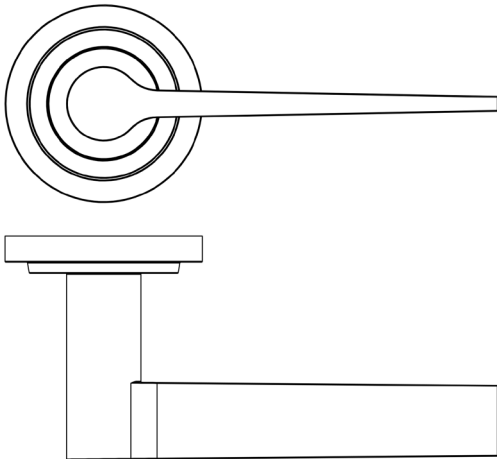

CODE

BUR20KIT237

DESCRIPTION

Lever On Rose

STANDARDS

PRODUCT SPECIFICATION

- 38mm centres
- Sprung
- Stepped rose
- Grade 4 corrosion
- Matt lacquered solid brass
- Back to back fixing recommended
- Suitable for doors 35-55mm

TECHNICAL DRAWING

FINISHES

- Satin Brass