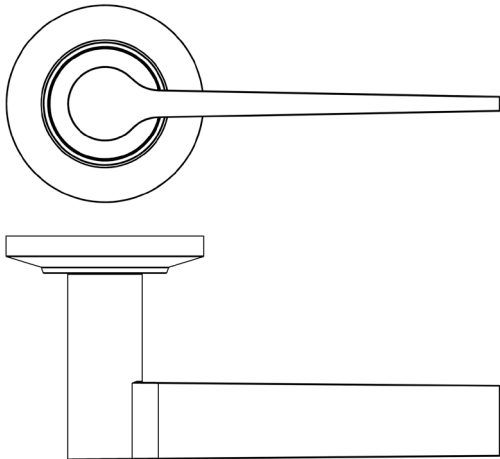

CODE

BUR20KIT236

DESCRIPTION

Lever On Rose

STANDARDS

PRODUCT SPECIFICATION

- 38mm centres
- Sprung
- Chamfered rose
- Grade 4 corrosion
- Matt lacquered solid brass
- Back to back fixing recommended
- Suitable for doors 35-55mm

TECHNICAL DRAWING

FINISHES

- Satin Brass