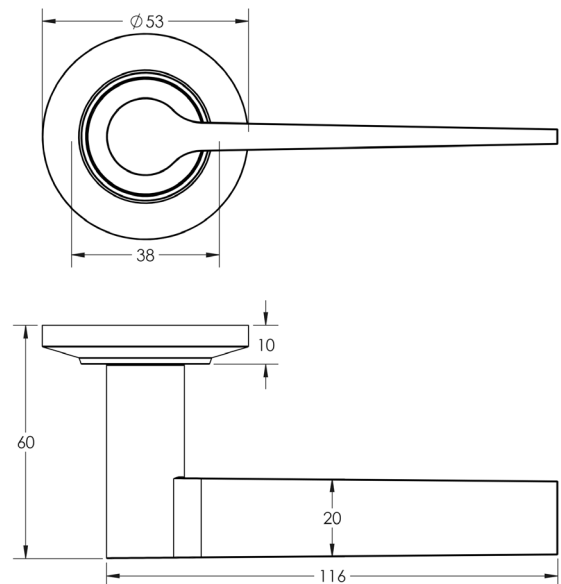

CODE

BUR20KIT236

DESCRIPTION

Lever On Rose

STANDARDS

PRODUCT SPECIFICATION

- 38mm centres
- Sprung
- Chamfered rose
- Grade 4 corrosion
- Matt lacquered solid brass
- Back to back fixing recommended
- Suitable for doors 35-55mm

TECHNICAL DRAWING

FINISHES

- Satin Brass