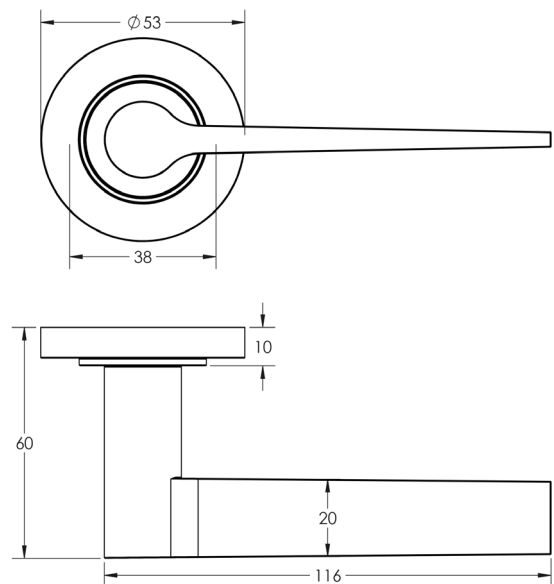

TECHNICAL DRAWING