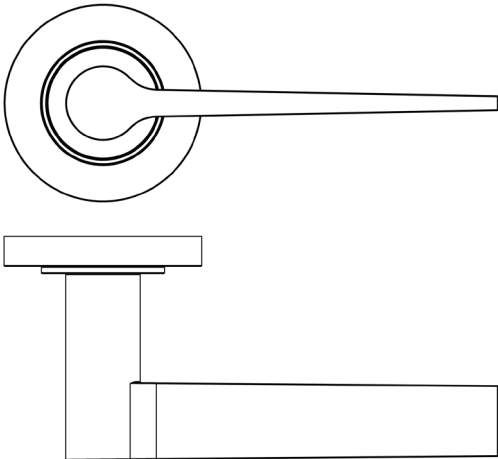

### DESCRIPTION

**Lever On Rose**

### PRODUCT SPECIFICATION

- 38mm centres
- Sprung
- Plain rose
- Grade 4 corrosion
- Matt lacquered solid brass
- Back to back fixing recommended
- Suitable for doors 35-55mm