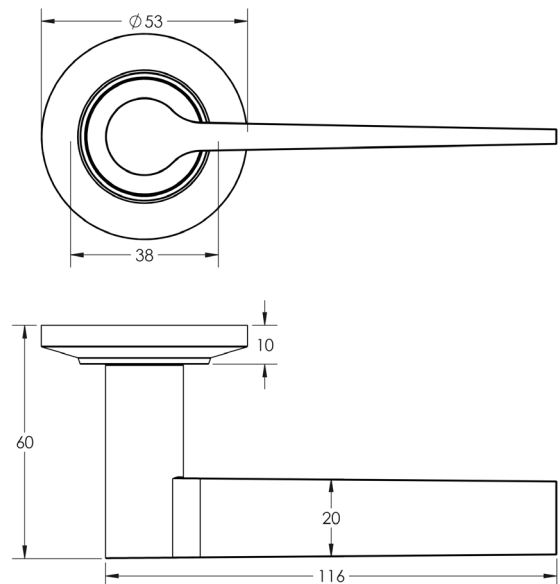

CODE

BUR20KIT2

DESCRIPTION

Lever On Rose

STANDARDS

PRODUCT SPECIFICATION

- 38mm centres
- Sprung
- Chamfered rose
- Grade 4 corrosion
- Matt lacquered solid brass
- Back to back fixing recommended
- Suitable for doors 35-55mm

TECHNICAL DRAWING

FINISHES

- Antique Brass