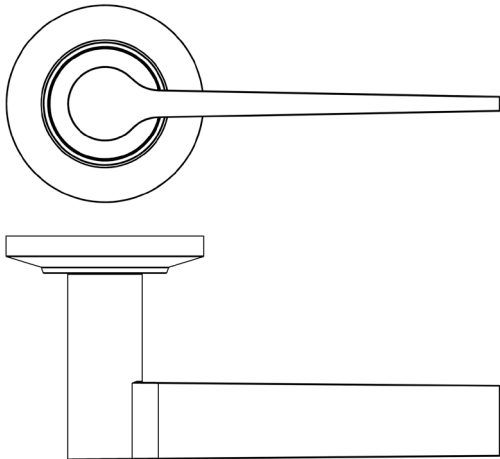

CODE

BUR20KIT2

DESCRIPTION

Lever On Rose

STANDARDS

PRODUCT SPECIFICATION

- 38mm centres
- Sprung
- Chamfered rose
- Grade 4 corrosion
- Matt lacquered solid brass
- Back to back fixing recommended
- Suitable for doors 35-55mm

TECHNICAL DRAWING

FINISHES

- Antique Brass