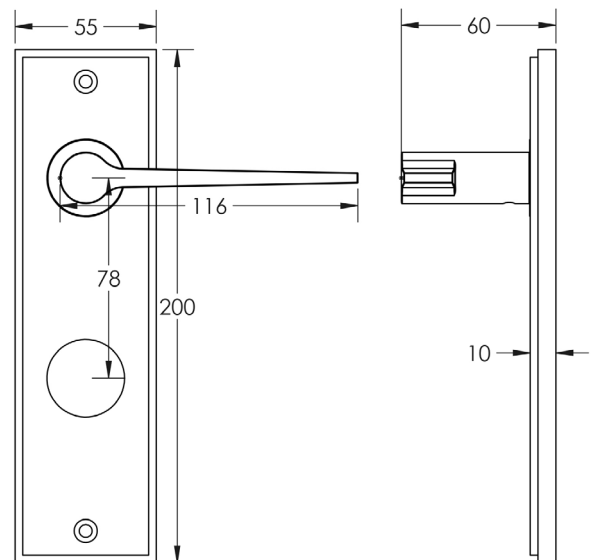

CODE

BUR20KIT169

DESCRIPTION

Lever On Plate

STANDARDS

PRODUCT SPECIFICATION

- 38mm centres
- Sprung
- Din bathroom plate
- Grade 4 corrosion
- Matt lacquered solid brass
- Back to back fixing recommended
- Suitable for doors 35-55mm

TECHNICAL DRAWING

FINISHES

- Polished Nickel