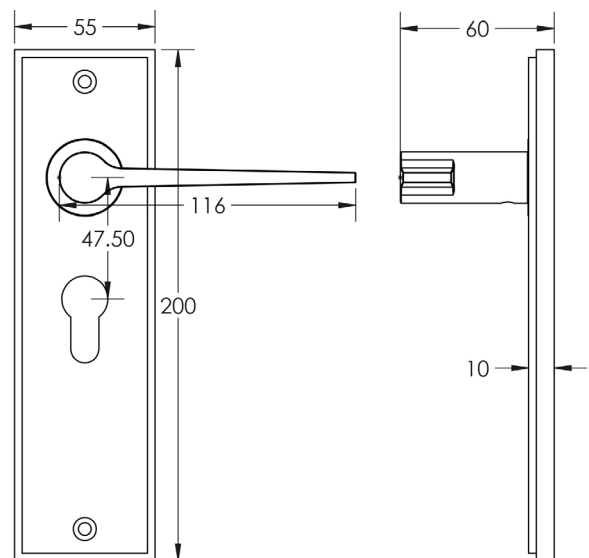

CODE

BUR20KIT167

DESCRIPTION

Lever On Plate

STANDARDS

PRODUCT SPECIFICATION

- 38mm centres
- Sprung
- Euro lock plate
- Grade 4 corrosion
- Matt lacquered solid brass
- Back to back fixing recommended
- Suitable for doors 35-55mm

TECHNICAL DRAWING

FINISHES

- Polished Nickel